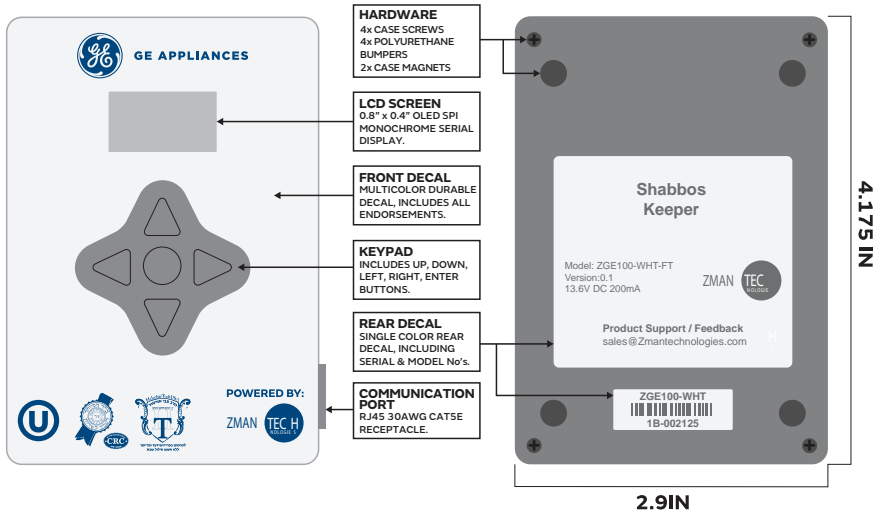

The Shabbos Keeper conveniently plugs into the communication port on your GE Appliances refrigerator to control the cooling system, interior lights, door switches, water and ice dispenser, and your ice maker to ensure the highest standards of compliance during the Sabbath. The magnetic case on the Shabbos Keeper securely attaches to your refrigerator for hands-free, automatic operation year-round.

Refrigerator SHABBOS KEEPER

100% Shabbos Certified Through 2050

GE APPLIANCES

Certified Product

SPECIFICATIONS

SPECIFICATION

Overall width, without cable (in.)
Overall height, without cable (in.)
Overall depth, without cable (in.)
Cable type
Cable length (in.)
Operating voltage (V)
Operating current (mA)
Magnet type
Display type
Display size (in.)